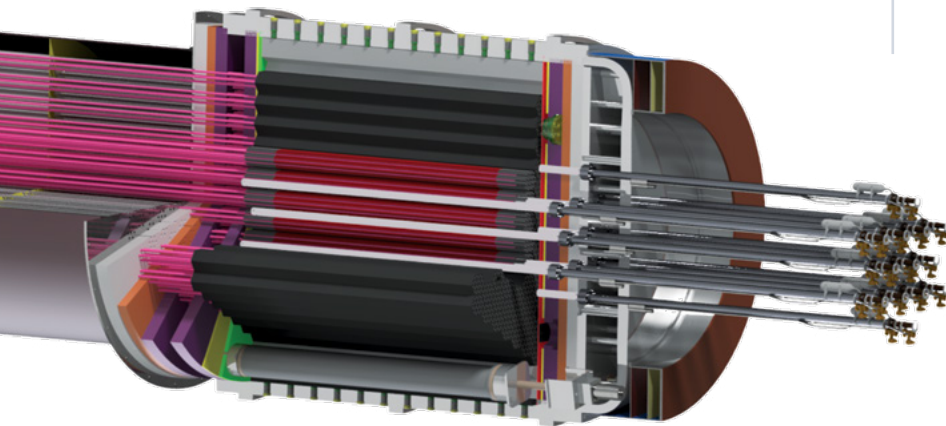

eVinci™ Microreactor

Emissions Free Heat and Power

The Westinghouse Solution

The eVinci microreactor's innovative design combines new technologies with 60+ years of commercial nuclear design and engineering and creates a cost competitive and resilient source of power with superior reliability and minimal maintenance. Its small size allows for transportability and rapid, on-site deployment in contrast to plants requiring large amounts of construction. eVinci can produce **5MWe with a 13MWth core design**. The reactor core is designed to run for **eight or more full power years before refueling**.

The key benefits of the eVinci microreactor are attributed to its advanced heat pipe technology. The heat pipes enable passive heat transfer, eliminating the complexity of a forced flow reactor coolant system. Westinghouse is building on decades of nuclear instrument and control experience to support capability for fully autonomous operation with remote monitoring.

eVinci Microreactor Key Benefits

- **Reliable** energy source in all weather conditions, temperatures and locations
- Immediate **load-following and load-shed** capabilities
- Flexible energy with **scale-up and scale-down** capabilities as mining operation grows or reaches end of life
- Eliminates commodity risk from diesel fuel as well as interruptions because of seasonal challenges of transport to remote communities
- **Above-ground installation** requires minimum ground disruption with less than a 2 acre footprint
- Seamless, reliable pairing with wind, solar and hydro
- **Transportability** in shipping containers via rail, barge, truck